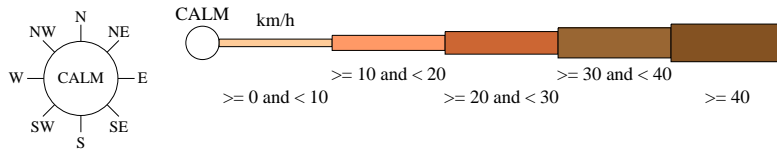

Rose of Wind direction versus Wind speed in km/h (07 Jun 1982 to 13 Aug 2021)

Custom times selected, refer to attached note for details

PORTLAND (CASHMORE AIRPORT)

Site No: 090171 • Opened Jun 1982 • Still Open • Latitude: -38.3148° • Longitude: 141.4705° • Elevation 80.m

An asterisk (*) indicates that calm is less than 0.5%.

Other important info about this analysis is available in the accompanying notes.

9 am Apr
1170 Total Observations

Calm 4%