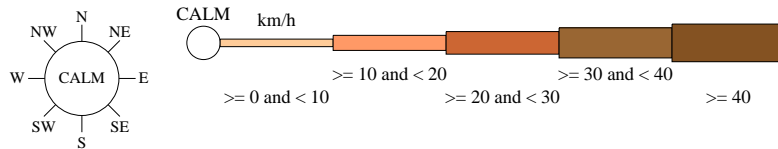

Rose of Wind direction versus Wind speed in km/h (01 Mar 1983 to 30 Jun 2000)

Custom times selected, refer to attached note for details

WARRNAMBOOL AIRPORT

Site No: 090172 • Opened Mar 1983 • Closed Jul 2001 • Latitude: -38.2919° • Longitude: 142.4353° • Elevation 75m

An asterisk (*) indicates that calm is less than 0.5%.

Other important info about this analysis is available in the accompanying notes.

3 pm Apr
540 Total Observations

Calm 3%