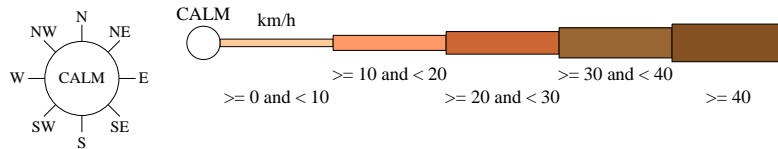

Rose of Wind direction versus Wind speed in km/h (01 Mar 1983 to 30 Jun 2000)

Custom times selected, refer to attached note for details

WARRNAMBOOL AIRPORT

Site No: 090172 • Opened Mar 1983 • Closed Jul 2001 • Latitude: -38.2919° • Longitude: 142.4353° • Elevation 75m

An asterisk (*) indicates that calm is less than 0.5%.

Other important info about this analysis is available in the accompanying notes.

3 pm Aug
527 Total Observations

Calm 4%