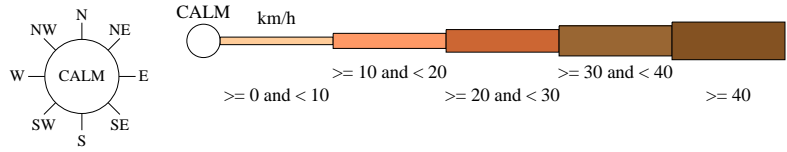

# Rose of Wind direction versus Wind speed in km/h (01 Mar 1983 to 30 Jun 2000)

Custom times selected, refer to attached note for details

## WARRNAMBOOL AIRPORT

Site No: 090172 • Opened Mar 1983 • Closed Jul 2001 • Latitude: -38.2919° • Longitude: 142.4353° • Elevation 75m

An asterisk (\*) indicates that calm is less than 0.5%.

Other important info about this analysis is available in the accompanying notes.