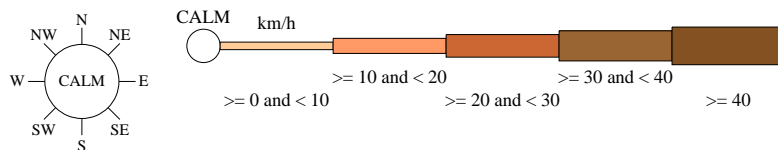

Rose of Wind direction versus Wind speed in km/h (10 Oct 1998 to 13 Aug 2020)

Custom times selected, refer to attached note for details

WARRNAMBOOL AIRPORT NDB

Site No: 090186 • Opened Sep 1998 • Still Open • Latitude: -38.2867° • Longitude: 142.4522° • Elevation 70.m

An asterisk (*) indicates that calm is less than 0.5%.

Other important info about this analysis is available in the accompanying notes.

3 pm Sep
627 Total Observations

Calm *