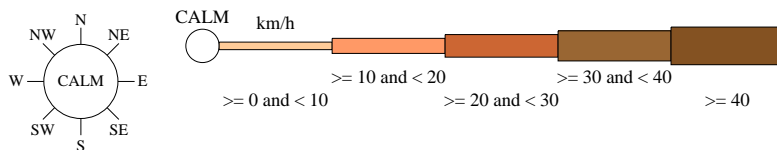

Rose of Wind direction versus Wind speed in km/h (10 Oct 1998 to 11 Aug 2022)

Custom times selected, refer to attached note for details

WARRNAMBOOL AIRPORT NDB

Site No: 090186 • Opened Sep 1998 • Still Open • Latitude: -38.2869° • Longitude: 142.4525° • Elevation 70.m

An asterisk (*) indicates that calm is less than 0.5%.

Other important info about this analysis is available in the accompanying notes.

9 am May
744 Total Observations

Calm 2%