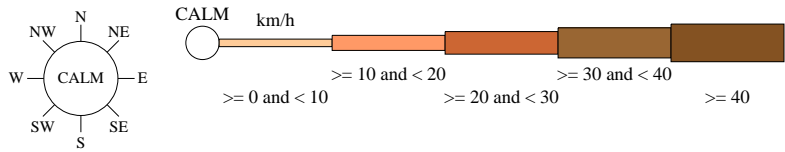

Rose of Wind direction versus Wind speed in km/h (02 Jan 1965 to 28 Feb 2018)

Custom times selected, refer to attached note for details

BURNIE (ROUND HILL)

Site No: 091009 • Opened Aug 1944 • Closed Feb 2018 • Latitude: -41.0661° • Longitude: 145.9431° • Elevation 8m

An asterisk (*) indicates that calm is less than 0.5%.

Other important info about this analysis is available in the accompanying notes.

9 am Dec
1404 Total Observations

Calm 2%