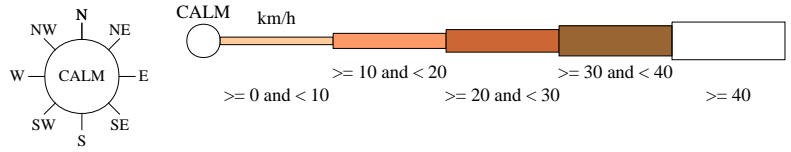

Rose of Wind direction versus Wind speed in km/h (01 Jan 1957 to 28 Apr 1990)

Custom times selected, refer to attached note for details

QUOIBA

Site No: 091080 • Opened Jan 1947 • Closed Apr 1990 • Latitude: -41.2083° • Longitude: 146.3467° • Elevation 11m

An asterisk (*) indicates that calm is less than 0.5%.

Other important info about this analysis is available in the accompanying notes.

9 am Sep
747 Total Observations

Calm 23%