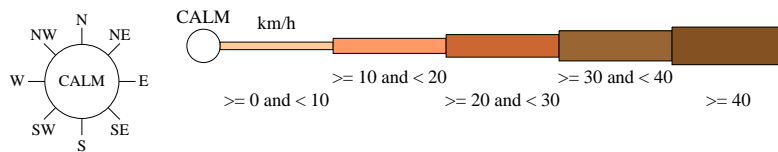

Rose of Wind direction versus Wind speed in km/h (01 Jan 1957 to 25 Oct 1969)

Custom times selected, refer to attached note for details

REDPA (GREENES ROAD)

Site No: 091082 • Opened Jan 1952 • Still Open • Latitude: -40.9272° • Longitude: 144.7489° • Elevation 77m

An asterisk (*) indicates that calm is less than 0.5%.

Other important info about this analysis is available in the accompanying notes.

3 pm Mar
340 Total Observations

Calm 1%