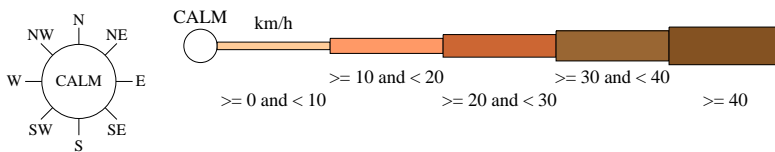

Rose of Wind direction versus Wind speed in km/h (01 Jan 1957 to 29 Feb 1976)

Custom times selected, refer to attached note for details

STANLEY POST OFFICE

Site No: 091094 • Opened Jan 1868 • Closed Nov 1999 • Latitude: -40.7642° • Longitude: 145.2944° • Elevation 10m

An asterisk (*) indicates that calm is less than 0.5%.

Other important info about this analysis is available in the accompanying notes.

3 pm
5429 Total Observations

Calm 1%