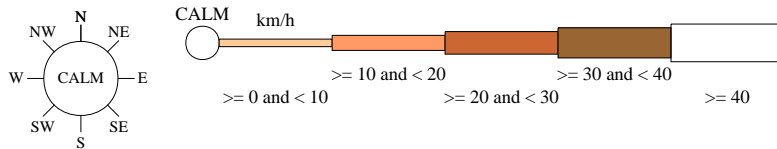

Rose of Wind direction versus Wind speed in km/h (01 Dec 1991 to 30 Sep 2010)

Custom times selected, refer to attached note for details

DEVONPORT AIRPORT

Site No: 091126 • Opened Jun 1962 • Still Open • Latitude: -41.1701° • Longitude: 146.4289° • Elevation 8m

An asterisk (*) indicates that calm is less than 0.5%.
Other important info about this analysis is available in the accompanying notes.

3 pm
6856 Total Observations

Calm *