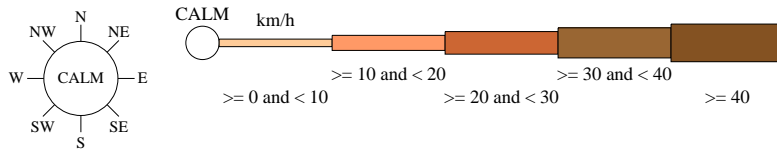

Rose of Wind direction versus Wind speed in km/h (01 Oct 1987 to 29 Mar 2023)

Custom times selected, refer to attached note for details

CAPE GRIM BAPS (COMPARISON)

Site No: 091245 • Opened Aug 1985 • Closed Mar 2023 • Latitude: -40.6828° • Longitude: 144.69° • Elevation 94m

An asterisk (*) indicates that calm is less than 0.5%.

Other important info about this analysis is available in the accompanying notes.

3 pm Jan
1053 Total Observations

Calm *