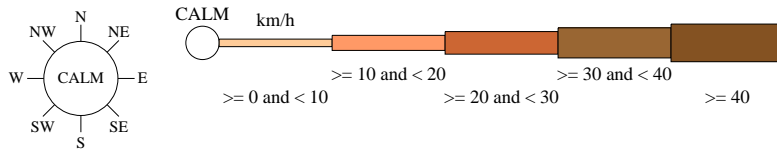

# Rose of Wind direction versus Wind speed in km/h (01 Oct 1987 to 29 Mar 2023)

Custom times selected, refer to attached note for details

## CAPE GRIM BAPS (COMPARISON)

Site No: 091245 • Opened Aug 1985 • Closed Mar 2023 • Latitude: -40.6828° • Longitude: 144.69° • Elevation 94m

An asterisk (\*) indicates that calm is less than 0.5%.

Other important info about this analysis is available in the accompanying notes.