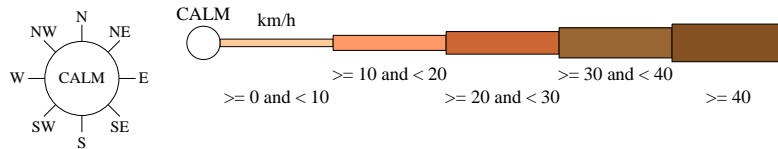

Rose of Wind direction versus Wind speed in km/h (01 Mar 1961 to 11 Aug 2023)

Custom times selected, refer to attached note for details

KUNANYI (MOUNT WELLINGTON PINNACLE)

Site No: 094087 • Opened Jan 1961 • Still Open • Latitude: -42.895° • Longitude: 147.2358° • Elevation 1260.4m

An asterisk (*) indicates that calm is less than 0.5%.

Other important info about this analysis is available in the accompanying notes.

9 am Oct
1242 Total Observations

Calm 4%