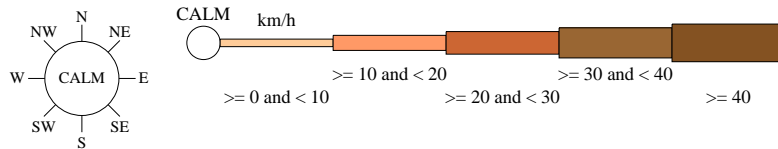

Rose of Wind direction versus Wind speed in km/h (01 Mar 1961 to 11 Aug 2024)

Custom times selected, refer to attached note for details

KUNANYI (MOUNT WELLINGTON PINNACLE)

Site No: 094087 • Opened Jan 1961 • Still Open • Latitude: -42.895° • Longitude: 147.2358° • Elevation 1260.4m

An asterisk (*) indicates that calm is less than 0.5%.

Other important info about this analysis is available in the accompanying notes.

9 am Sep
1315 Total Observations

Calm 6%