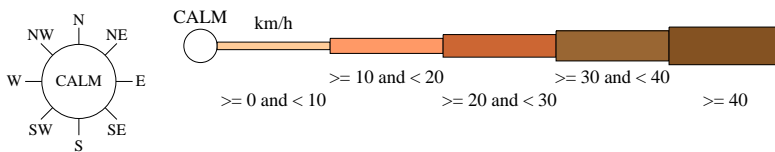

Rose of Wind direction versus Wind speed in km/h (01 Oct 1992 to 11 Aug 2020)

Custom times selected, refer to attached note for details

MAYDENA POST OFFICE

Site No: 095063 • Opened Oct 1992 • Still Open • Latitude: -42.7567° • Longitude: 146.6239° • Elevation 281m

An asterisk (*) indicates that calm is less than 0.5%.
Other important info about this analysis is available in the accompanying notes.

9 am
9842 Total Observations

Calm 52%