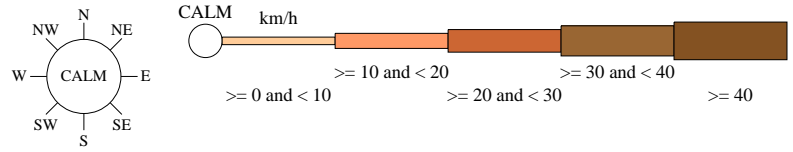

Rose of Wind direction versus Wind speed in km/h (25 Sep 1996 to 11 Aug 2024)

Custom times selected, refer to attached note for details

MOUNT READ

Site No: 097085 • Opened Sep 1996 • Still Open • Latitude: -41.8444° • Longitude: 145.5417° • Elevation 1119.m

An asterisk (*) indicates that calm is less than 0.5%.

Other important info about this analysis is available in the accompanying notes.

9 am Dec
764 Total Observations

Calm *