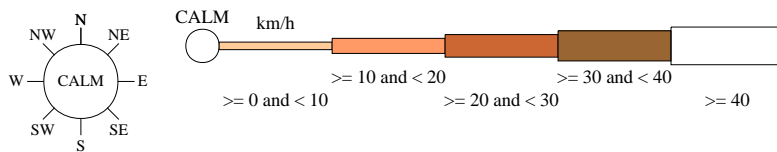

# Rose of Wind direction versus Wind speed in km/h (25 Sep 1996 to 30 Sep 2010)

Custom times selected, refer to attached note for details

## MOUNT READ

Site No: 097085 • Opened Sep 1996 • Still Open • Latitude: -41.8444° • Longitude: 145.5417° • Elevation 1119.m

An asterisk (\*) indicates that calm is less than 0.5%.

Other important info about this analysis is available in the accompanying notes.