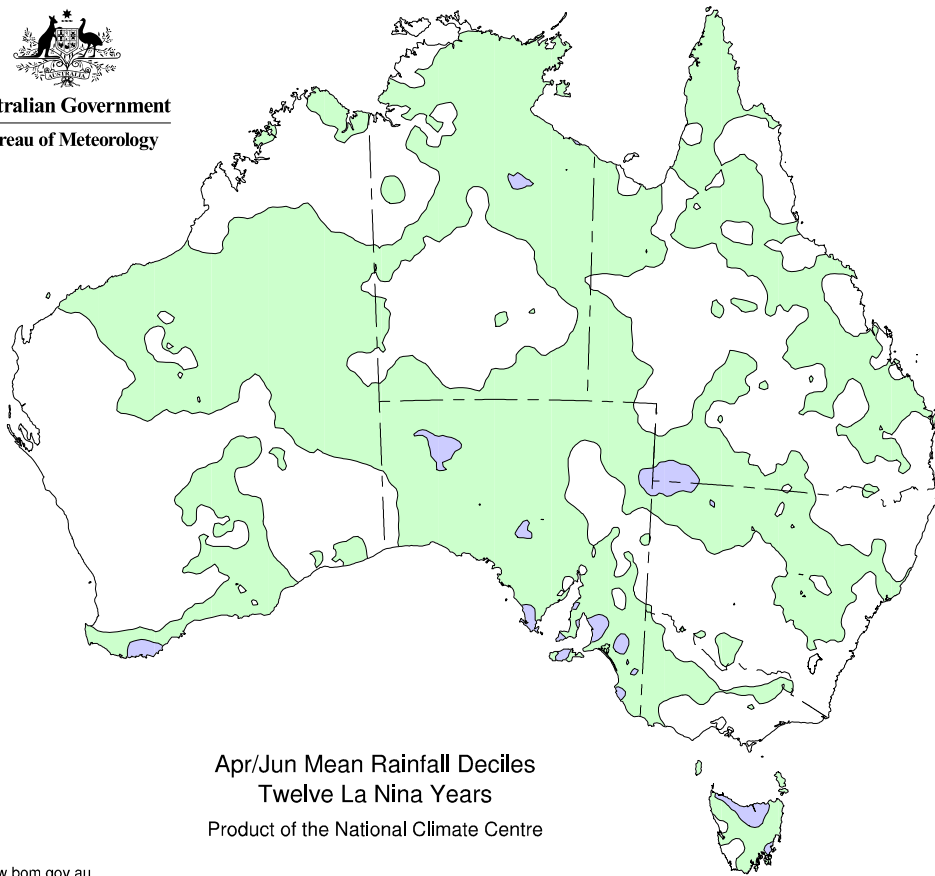

**Australian Government**  
**Bureau of Meteorology**

Mean Rainfall Decile Ranges

**Apr/Jun Mean Rainfall Deciles**  
**Twelve La Nina Years**  
Product of the National Climate Centre

<http://www.bom.gov.au>