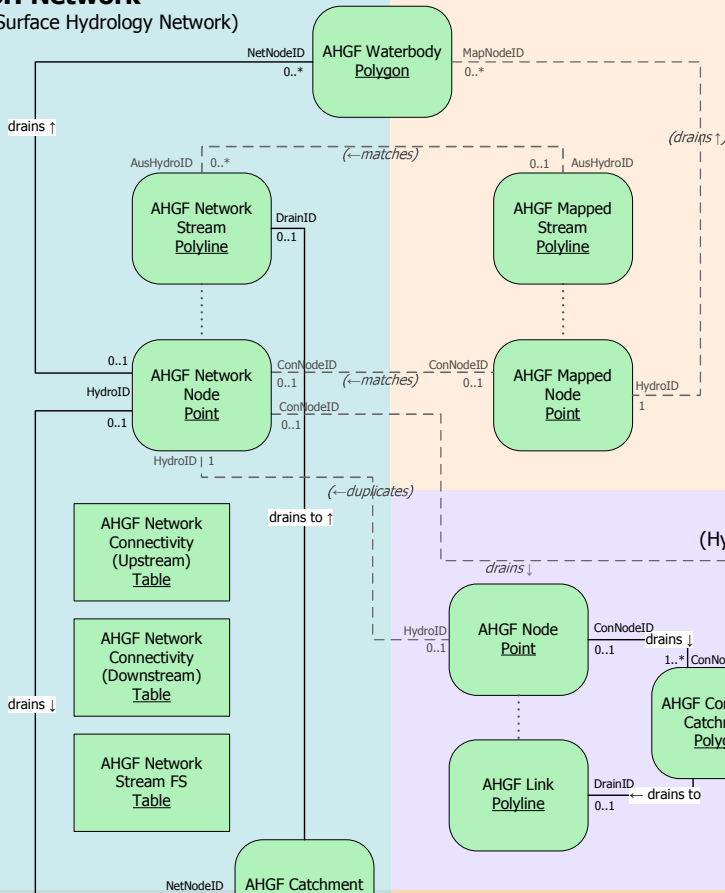

# Australian Hydrological Geospatial Fabric

## Simplified view of V2.0 product relationships

### SH Network

(Surface Hydrology Network)

### SH Cartography

(Surface Hydrology Cartography)