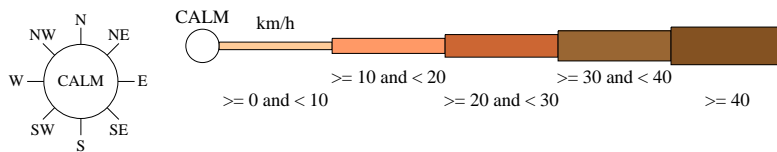

# Rose of Wind direction versus Wind speed in km/h (01 Jan 1957 to 31 Oct 1967)

Custom times selected, refer to attached note for details

## WYNDHAM PORT

Site No: 001005 • Opened Jan 1886 • Closed Apr 1995 • Latitude: -15.4644° • Longitude: 128.1° • Elevation 20m

An asterisk (\*) indicates that calm is less than 0.5%.

Other important info about this analysis is available in the accompanying notes.