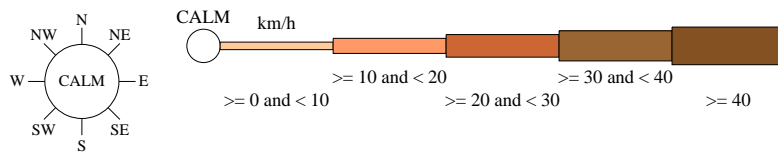

Rose of Wind direction versus Wind speed in km/h (01 Jan 1957 to 25 Mar 2005)

Custom times selected, refer to attached note for details

KALUMBURU MISSION

Site No: 001021 • Opened Aug 1941 • Closed Mar 2005 • Latitude: -14.2961° • Longitude: 126.6431° • Elevation 23m

An asterisk (*) indicates that calm is less than 0.5%.

Other important info about this analysis is available in the accompanying notes.

9 am Sep
1411 Total Observations

Calm 12%