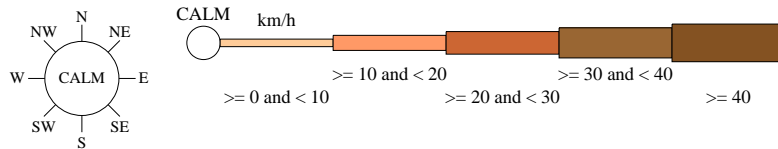

Rose of Wind direction versus Wind speed in km/h (01 Feb 1989 to 10 Feb 2026)

Custom times selected, refer to attached note for details

JANDAKOT AERO

Site No: 009172 • Opened Aug 1972 • Still Open • Latitude: -32.1011° • Longitude: 115.8794° • Elevation 30m

An asterisk (*) indicates that calm is less than 0.5%.

Other important info about this analysis is available in the accompanying notes.