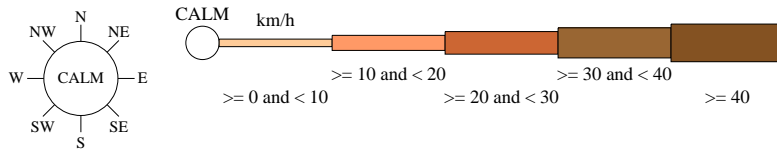

Rose of Wind direction versus Wind speed in km/h (01 Feb 1989 to 10 Feb 2026)

Custom times selected, refer to attached note for details

JANDAKOT AERO

Site No: 009172 • Opened Aug 1972 • Still Open • Latitude: -32.1011° • Longitude: 115.8794° • Elevation 30m

An asterisk (*) indicates that calm is less than 0.5%.

Other important info about this analysis is available in the accompanying notes.