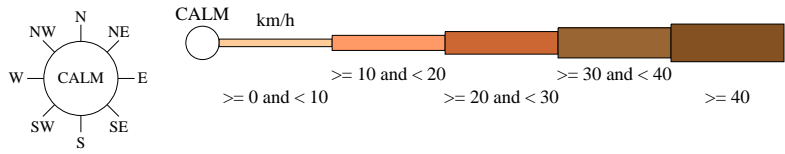

# Rose of Wind direction versus Wind speed in km/h (01 Jan 1965 to 11 Jun 1985)

Custom times selected, refer to attached note for details

## BUNBURY POST OFFICE

Site No: 009514 • Opened Jan 1877 • Closed Jun 1985 • Latitude: -33.3267° • Longitude: 115.63° • Elevation 4m

An asterisk (\*) indicates that calm is less than 0.5%.  
Other important info about this analysis is available in the accompanying notes.