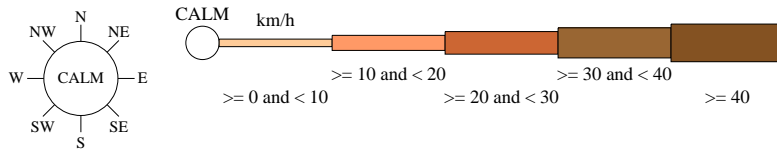

# Rose of Wind direction versus Wind speed in km/h (16 Jul 1950 to 01 Mar 2007)

Custom times selected, refer to attached note for details

## CUNDERDIN

Site No: 010035 • Opened Jan 1914 • Closed Jul 2012 • Latitude: -31.6494° • Longitude: 117.2331° • Elevation 220m

An asterisk (\*) indicates that calm is less than 0.5%.

Other important info about this analysis is available in the accompanying notes.