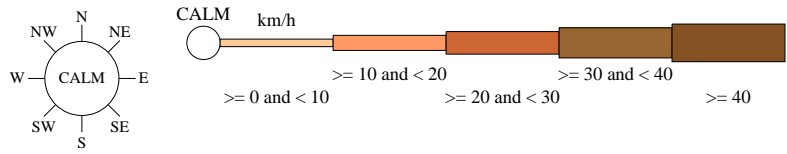

# Rose of Wind direction versus Wind speed in km/h (01 Jan 1907 to 30 Nov 1952)

Custom times selected, refer to attached note for details

## KALGOORLIE POST OFFICE

Site No: 012039 • Opened Jan 1896 • Closed Dec 1953 • Latitude: -30.75° • Longitude: 121.4667° • Elevation 361m

An asterisk (\*) indicates that calm is less than 0.5%.  
Other important info about this analysis is available in the accompanying notes.