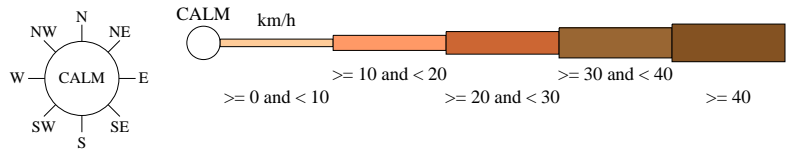

Rose of Wind direction versus Wind speed in km/h (01 Jan 1885 to 31 Dec 1941)

Custom times selected, refer to attached note for details

DARWIN POST OFFICE

Site No: 014016 • Opened Jan 1869 • Closed Dec 1962 • Latitude: -12.46° • Longitude: 130.84° • Elevation 24.m

An asterisk (*) indicates that calm is less than 0.5%.
Other important info about this analysis is available in the accompanying notes.

9 am Sep
1590 Total Observations

Calm 18%