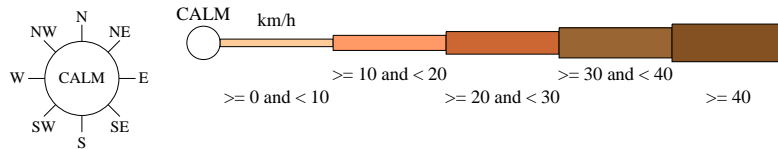

# Rose of Wind direction versus Wind speed in km/h (02 Jan 1965 to 29 Oct 1979)

Custom times selected, refer to attached note for details

## MILIKAPITI

Site No: 0141103 • Opened Jan 1959 • Closed Jun 2004 • Latitude: -11.4258° • Longitude: 130.6758° • Elevation 5m

An asterisk (\*) indicates that calm is less than 0.5%.

Other important info about this analysis is available in the accompanying notes.