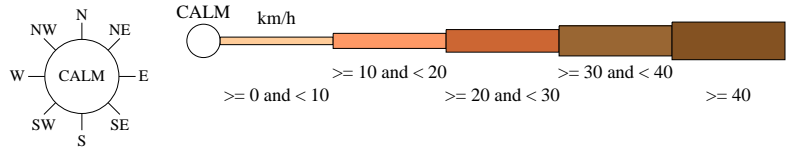

# Rose of Wind direction versus Wind speed in km/h (02 Jan 1965 to 29 Oct 1979)

Custom times selected, refer to attached note for details

## MILIKAPITI

Site No: 0141103 • Opened Jan 1959 • Closed Jun 2004 • Latitude: -11.4258° • Longitude: 130.6758° • Elevation 5m

An asterisk (\*) indicates that calm is less than 0.5%.  
Other important info about this analysis is available in the accompanying notes.