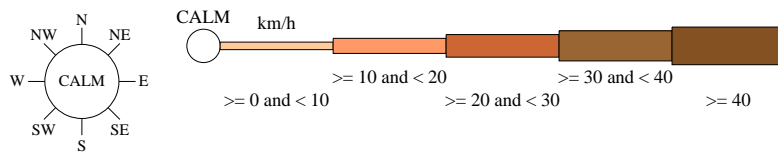

Rose of Wind direction versus Wind speed in km/h (02 Jan 1965 to 29 Oct 1979)

Custom times selected, refer to attached note for details

MILIKAPITI

Site No: 0141103 • Opened Jan 1959 • Closed Jun 2004 • Latitude: -11.4258° • Longitude: 130.6758° • Elevation 5m

An asterisk (*) indicates that calm is less than 0.5%.

Other important info about this analysis is available in the accompanying notes.

9 am Jan
397 Total Observations

Calm 5%