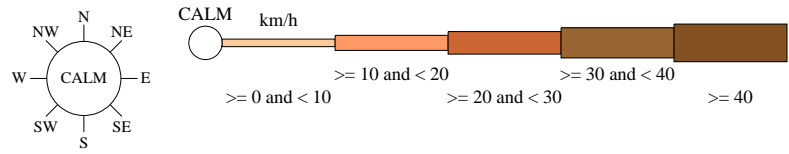

Rose of Wind direction versus Wind speed in km/h (02 Jan 1965 to 29 Oct 1979)

Custom times selected, refer to attached note for details

MILIKAPITI

Site No: 0141103 • Opened Jan 1959 • Closed Jun 2004 • Latitude: -11.4258° • Longitude: 130.6758° • Elevation 5m

An asterisk (*) indicates that calm is less than 0.5%.

Other important info about this analysis is available in the accompanying notes.

9 am Jun
340 Total Observations

Calm 3%