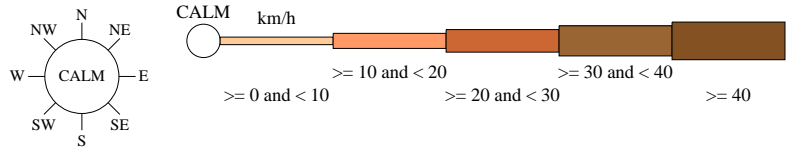

# Rose of Wind direction versus Wind speed in km/h (12 Dec 1982 to 20 Jun 2012)

Custom times selected, refer to attached note for details

## ALYANGULA POLICE

Site No: 014507 • Opened Jan 1970 • Closed Sep 2012 • Latitude: -13.8483° • Longitude: 136.4198° • Elevation 20m

An asterisk (\*) indicates that calm is less than 0.5%.  
Other important info about this analysis is available in the accompanying notes.