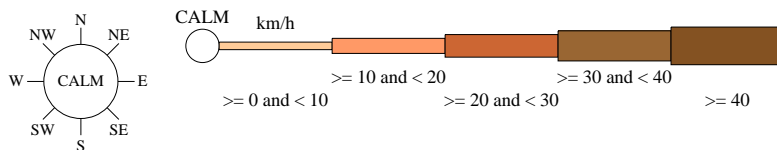

Rose of Wind direction versus Wind speed in km/h (03 Oct 1943 to 30 Sep 2011)

Custom times selected, refer to attached note for details

KATHERINE AVIATION MUSEUM

Site No: 014903 • Opened Jan 1942 • Still Open • Latitude: -14.4437° • Longitude: 132.2737° • Elevation 108m

An asterisk (*) indicates that calm is less than 0.5%.

Other important info about this analysis is available in the accompanying notes.

3 pm Jul
802 Total Observations

Calm 5%