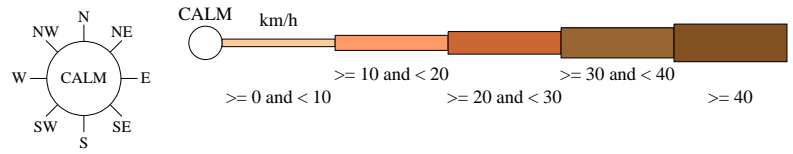

Rose of Wind direction versus Wind speed in km/h (01 Nov 1968 to 08 Aug 1988)

Custom times selected, refer to attached note for details

BUNDALEER FOREST RESERVE

Site No: 021008 • Opened Jan 1879 • Closed Jun 1989 • Latitude: -33.2758° • Longitude: 138.575° • Elevation 458m

An asterisk (*) indicates that calm is less than 0.5%.

Other important info about this analysis is available in the accompanying notes.

3 pm Aug
262 Total Observations

Calm 11%