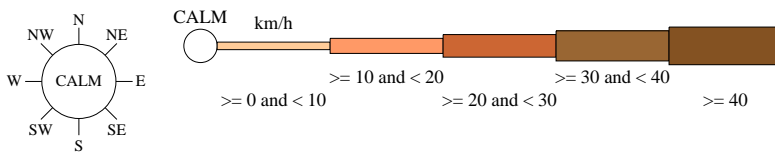

Rose of Wind direction versus Wind speed in km/h (01 Jan 1955 to 10 Feb 2026)

Custom times selected, refer to attached note for details

ADELAIDE (WEST TERRACE / NGAYIRDAPIRA)

Site No: 023000 • Opened Jan 1839 • Still Open • Latitude: -34.9257° • Longitude: 138.5832° • Elevation 29.3m

An asterisk (*) indicates that calm is less than 0.5%.

Other important info about this analysis is available in the accompanying notes.

3 pm Aug
1239 Total Observations

Calm 1%