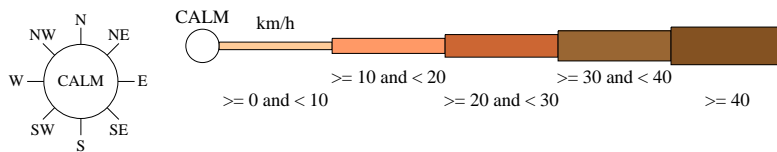

Rose of Wind direction versus Wind speed in km/h (01 Jan 1955 to 10 Feb 2026)

Custom times selected, refer to attached note for details

ADELAIDE (WEST TERRACE / NGAYIRDAPIRA)

Site No: 023000 • Opened Jan 1839 • Still Open • Latitude: -34.9257° • Longitude: 138.5832° • Elevation 29.3m

An asterisk (*) indicates that calm is less than 0.5%.

Other important info about this analysis is available in the accompanying notes.