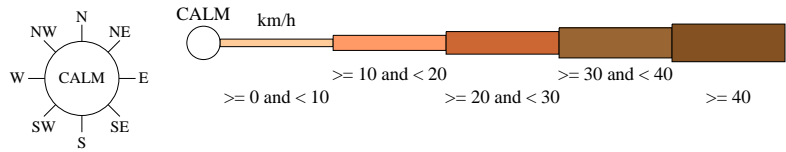

Rose of Wind direction versus Wind speed in km/h (12 Jun 1984 to 10 Feb 2026)

Custom times selected, refer to attached note for details

LOXTON RESEARCH CENTRE

Site No: 024024 • Opened Jun 1984 • Still Open • Latitude: -34.439° • Longitude: 140.5978° • Elevation 30.m

An asterisk (*) indicates that calm is less than 0.5%.

Other important info about this analysis is available in the accompanying notes.

9 am Jul
1672 Total Observations

Calm 11%