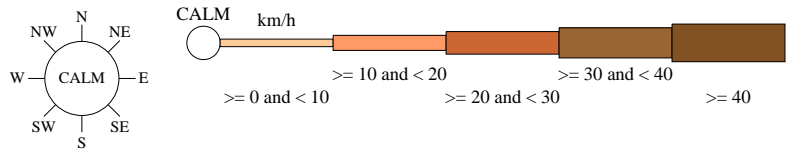

# Rose of Wind direction versus Wind speed in km/h (12 Jun 1984 to 10 Feb 2026)

Custom times selected, refer to attached note for details

## LOXTON RESEARCH CENTRE

Site No: 024024 • Opened Jun 1984 • Still Open • Latitude: -34.439° • Longitude: 140.5978° • Elevation 30.m

An asterisk (\*) indicates that calm is less than 0.5%.

Other important info about this analysis is available in the accompanying notes.