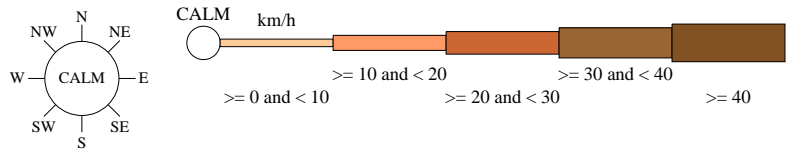

Rose of Wind direction versus Wind speed in km/h (27 Mar 1991 to 10 Feb 2026)

Custom times selected, refer to attached note for details

CAPE JAFFA (THE LIMESTONE)

Site No: 026095 • Opened Mar 1991 • Still Open • Latitude: -36.9655° • Longitude: 139.7164° • Elevation 17m

An asterisk (*) indicates that calm is less than 0.5%.

Other important info about this analysis is available in the accompanying notes.

3 pm Aug
1471 Total Observations

Calm *