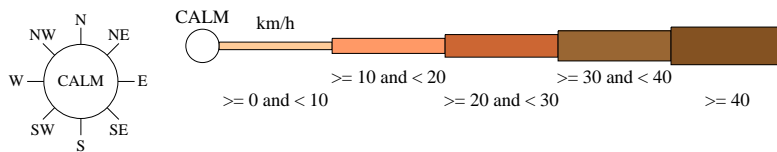

# Rose of Wind direction versus Wind speed in km/h (27 Mar 1991 to 10 Feb 2026)

Custom times selected, refer to attached note for details

## CAPE JAFFA (THE LIMESTONE)

Site No: 026095 • Opened Mar 1991 • Still Open • Latitude: -36.9655° • Longitude: 139.7164° • Elevation 17m

An asterisk (\*) indicates that calm is less than 0.5%.

Other important info about this analysis is available in the accompanying notes.