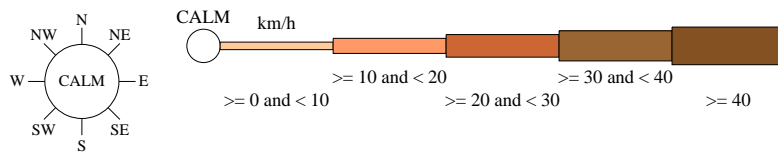

Rose of Wind direction versus Wind speed in km/h (27 Mar 1991 to 10 Feb 2026)

Custom times selected, refer to attached note for details

CAPE JAFFA (THE LIMESTONE)

Site No: 026095 • Opened Mar 1991 • Still Open • Latitude: -36.9655° • Longitude: 139.7164° • Elevation 17m

An asterisk (*) indicates that calm is less than 0.5%.

Other important info about this analysis is available in the accompanying notes.

9 am Jul
1425 Total Observations

Calm 2%