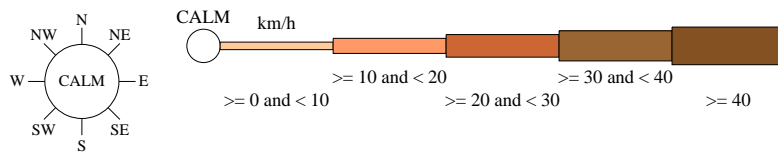

# Rose of Wind direction versus Wind speed in km/h (27 Mar 1991 to 10 Feb 2026)

Custom times selected, refer to attached note for details

## CAPE JAFFA (THE LIMESTONE)

Site No: 026095 • Opened Mar 1991 • Still Open • Latitude: -36.9655° • Longitude: 139.7164° • Elevation 17m

An asterisk (\*) indicates that calm is less than 0.5%.

Other important info about this analysis is available in the accompanying notes.