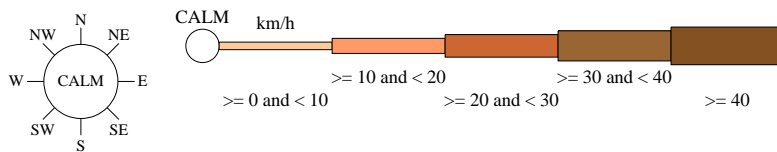

# Rose of Wind direction versus Wind speed in km/h (01 Nov 1952 to 30 Sep 1991)

Custom times selected, refer to attached note for details

## HERBERTON MOWBRAY RD

Site No: 031029 • Opened Jan 1886 • Closed Nov 2015 • Latitude: -17.3803° • Longitude: 145.3884° • Elevation 909m

An asterisk (\*) indicates that calm is less than 0.5%.  
Other important info about this analysis is available in the accompanying notes.