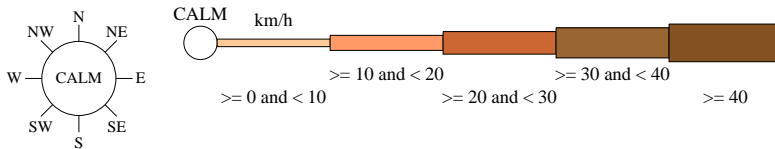

Rose of Wind direction versus Wind speed in km/h (01 Jan 1957 to 10 Feb 2026)

Custom times selected, refer to attached note for details

TAMBO POST OFFICE

Site No: 035069 • Opened Jan 1877 • Still Open • Latitude: -24.8819° • Longitude: 146.2564° • Elevation 395.1m

An asterisk (*) indicates that calm is less than 0.5%.

Other important info about this analysis is available in the accompanying notes.

3 pm Nov
1607 Total Observations

Calm 4%