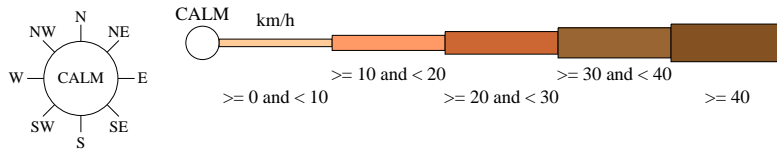

# Rose of Wind direction versus Wind speed in km/h (01 Jan 1888 to 10 Feb 2026)

Custom times selected, refer to attached note for details

## BOULIA AIRPORT

Site No: 038003 • Opened Jan 1886 • Still Open • Latitude: -22.9117° • Longitude: 139.9039° • Elevation 161.m

An asterisk (\*) indicates that calm is less than 0.5%.

Other important info about this analysis is available in the accompanying notes.