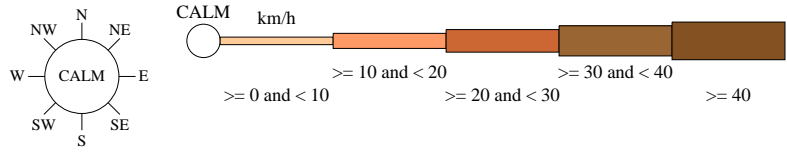

Rose of Wind direction versus Wind speed in km/h (01 Jan 1965 to 30 Nov 1995)

Custom times selected, refer to attached note for details

CROHAMHURST

Site No: 040062 • Opened Jan 1892 • Closed Nov 2004 • Latitude: -26.8094° • Longitude: 152.87° • Elevation 200m

An asterisk (*) indicates that calm is less than 0.5%.
Other important info about this analysis is available in the accompanying notes.

9 am Oct
673 Total Observations

Calm 2%