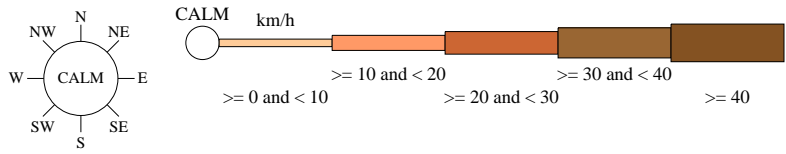

Rose of Wind direction versus Wind speed in km/h (01 Jan 1957 to 15 Jul 1992)

Custom times selected, refer to attached note for details

ROMA POST OFFICE

Site No: 043030 • Opened Jan 1870 • Closed Jul 1992 • Latitude: -26.5719° • Longitude: 148.7897° • Elevation 299.m

An asterisk (*) indicates that calm is less than 0.5%.

Other important info about this analysis is available in the accompanying notes.

3 pm Jun
1065 Total Observations

Calm 1%