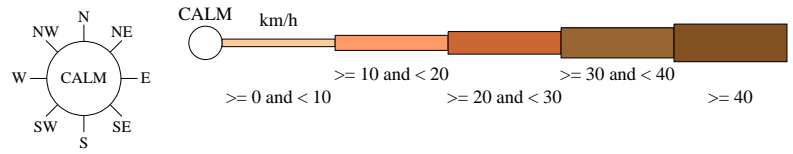

Rose of Wind direction versus Wind speed in km/h (01 Jan 1957 to 15 Jul 1992)

Custom times selected, refer to attached note for details

ROMA POST OFFICE

Site No: 043030 • Opened Jan 1870 • Closed Jul 1992 • Latitude: -26.5719° • Longitude: 148.7897° • Elevation 299.m

An asterisk (*) indicates that calm is less than 0.5%.

Other important info about this analysis is available in the accompanying notes.

3 pm Nov
1036 Total Observations

Calm 1%