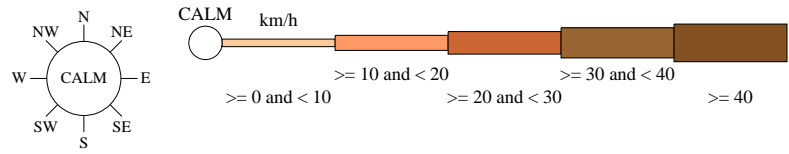

Rose of Wind direction versus Wind speed in km/h (01 Jan 1957 to 15 Jul 1992)

Custom times selected, refer to attached note for details

ROMA POST OFFICE

Site No: 043030 • Opened Jan 1870 • Closed Jul 1992 • Latitude: -26.5719° • Longitude: 148.7897° • Elevation 299.m

An asterisk (*) indicates that calm is less than 0.5%.

Other important info about this analysis is available in the accompanying notes.

9 am Dec
1076 Total Observations

Calm 1%